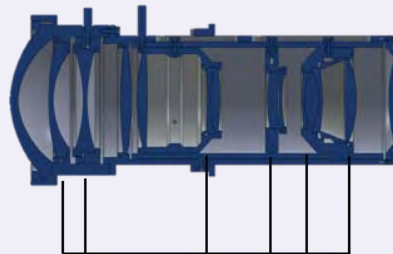

* Lamp life results will vary depending on environmental conditions and usage. Actual product's features and specifications are subject to change without notice. ** Default picture mode is THX. *** When ISF is enable, default picture mode is ISF Night.

Extra low dispersion glass

Lens Optimized for 4K Images

- 4K lens featuring 14-piece lens in six grouping structure
- 6-piece extra low dispersion coating glass lens

Greater Light Penetration to provide 4K details with Best Color, Clarity & Sharpness